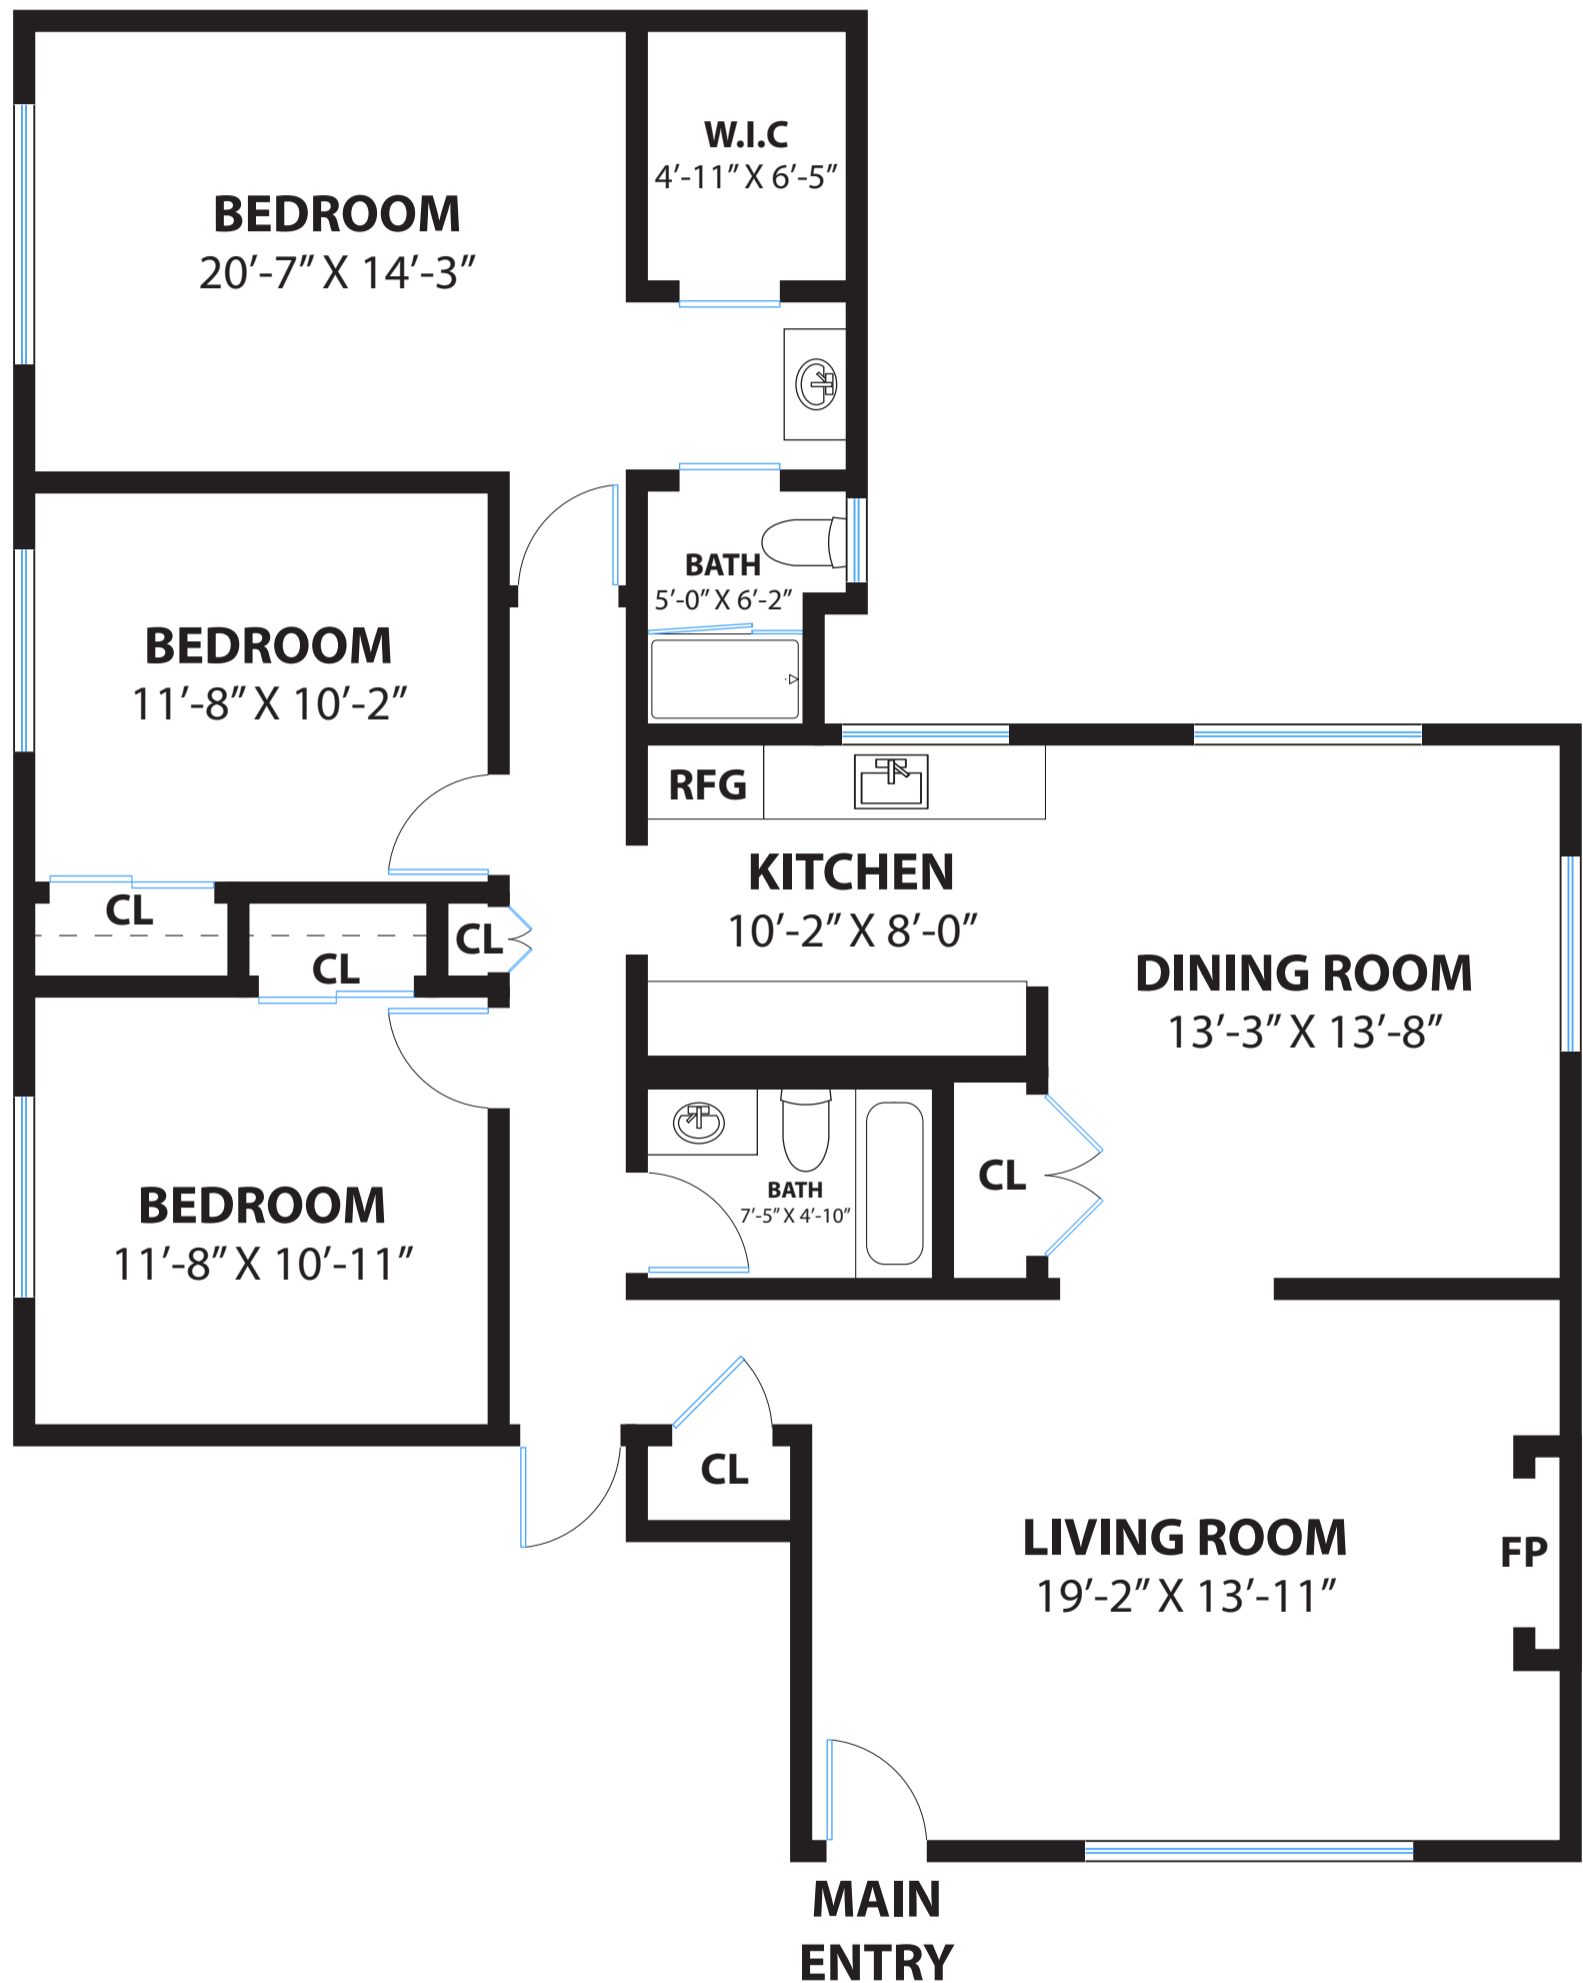

# 279 EVERGREEN DRIVE

SOUTH SAN FRANCISCO

DISCLAIMER: RENDERING BY OPEN HOMES PHOTOGRAPHY. ALL MEASUREMENTS ARE APPROXIMATE AND MAY NOT BE EXACT.  
DO NOT RELY ON THE ACCURACY OF THIS FLOOR PLAN WHEN DETERMINING THE PRICE OF A PROPERTY OR MAKING DECISIONS  
REGARDING BUYING OR SELLING OF PROPERTIES WITHOUT INDEPENDENT VERIFICATION.